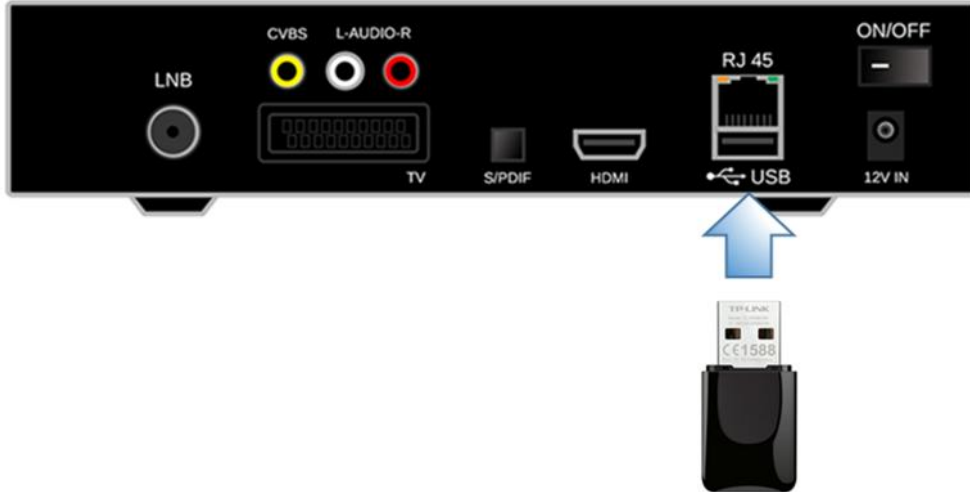

!

μ KTSF-B3202NSO – SAP code 20273567/30273567

μ

μ

USB WiFi Dongle.

2. \_\_\_\_\_ μ Router

μ USB WiFi Dongle          USB          Hybrid

USB WiFi dongle