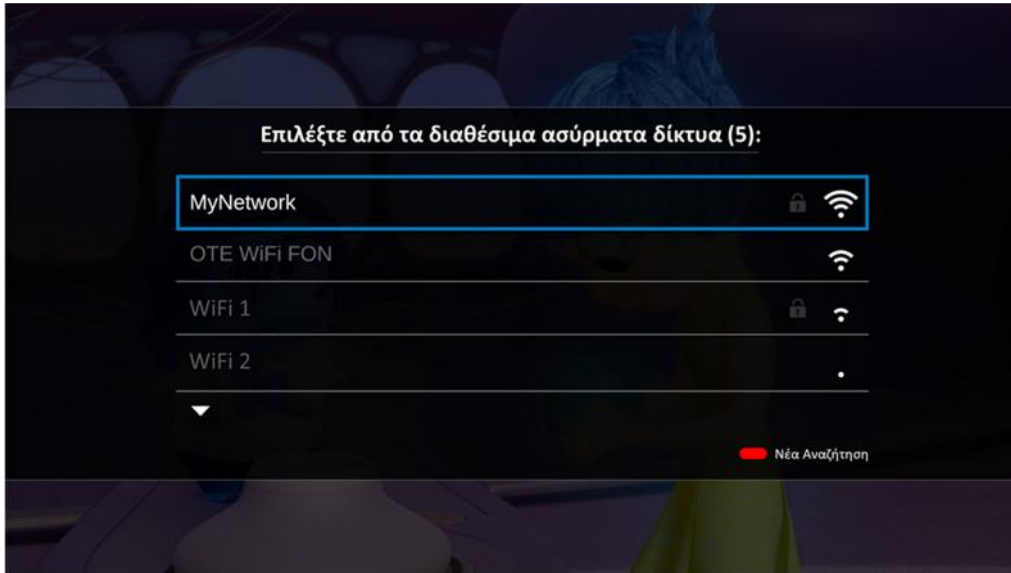

3. WiFi Wizard

3.1

WiFi

μ μ μ μ 2,4GHz.