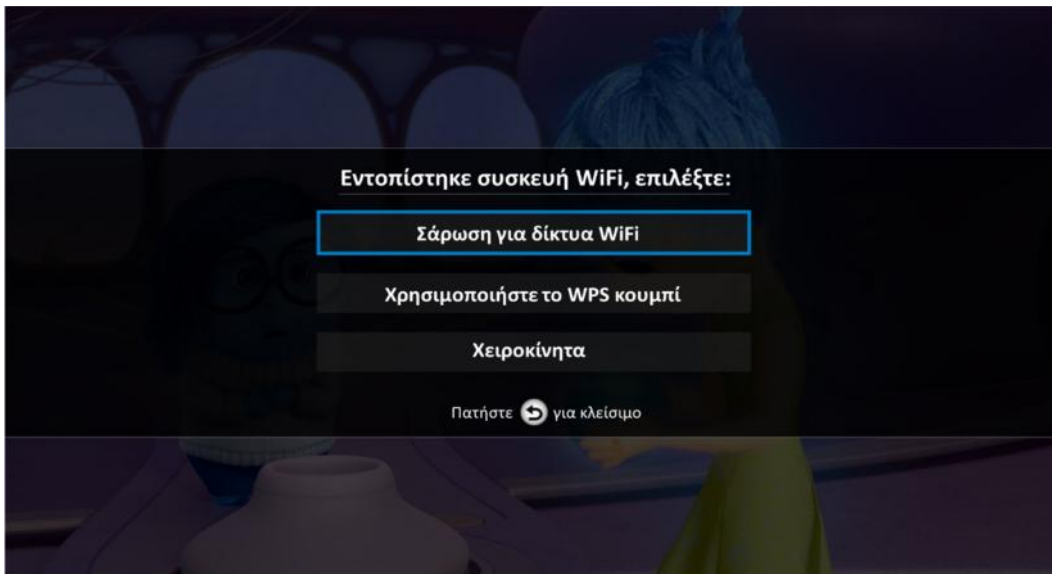

_____
(IPTV),

USB WiFi dongle

COSMOTE TV μ

COSMOTE TV Smart Remote. H

USB WiFi dongle

μ 4

COSMOTE router!